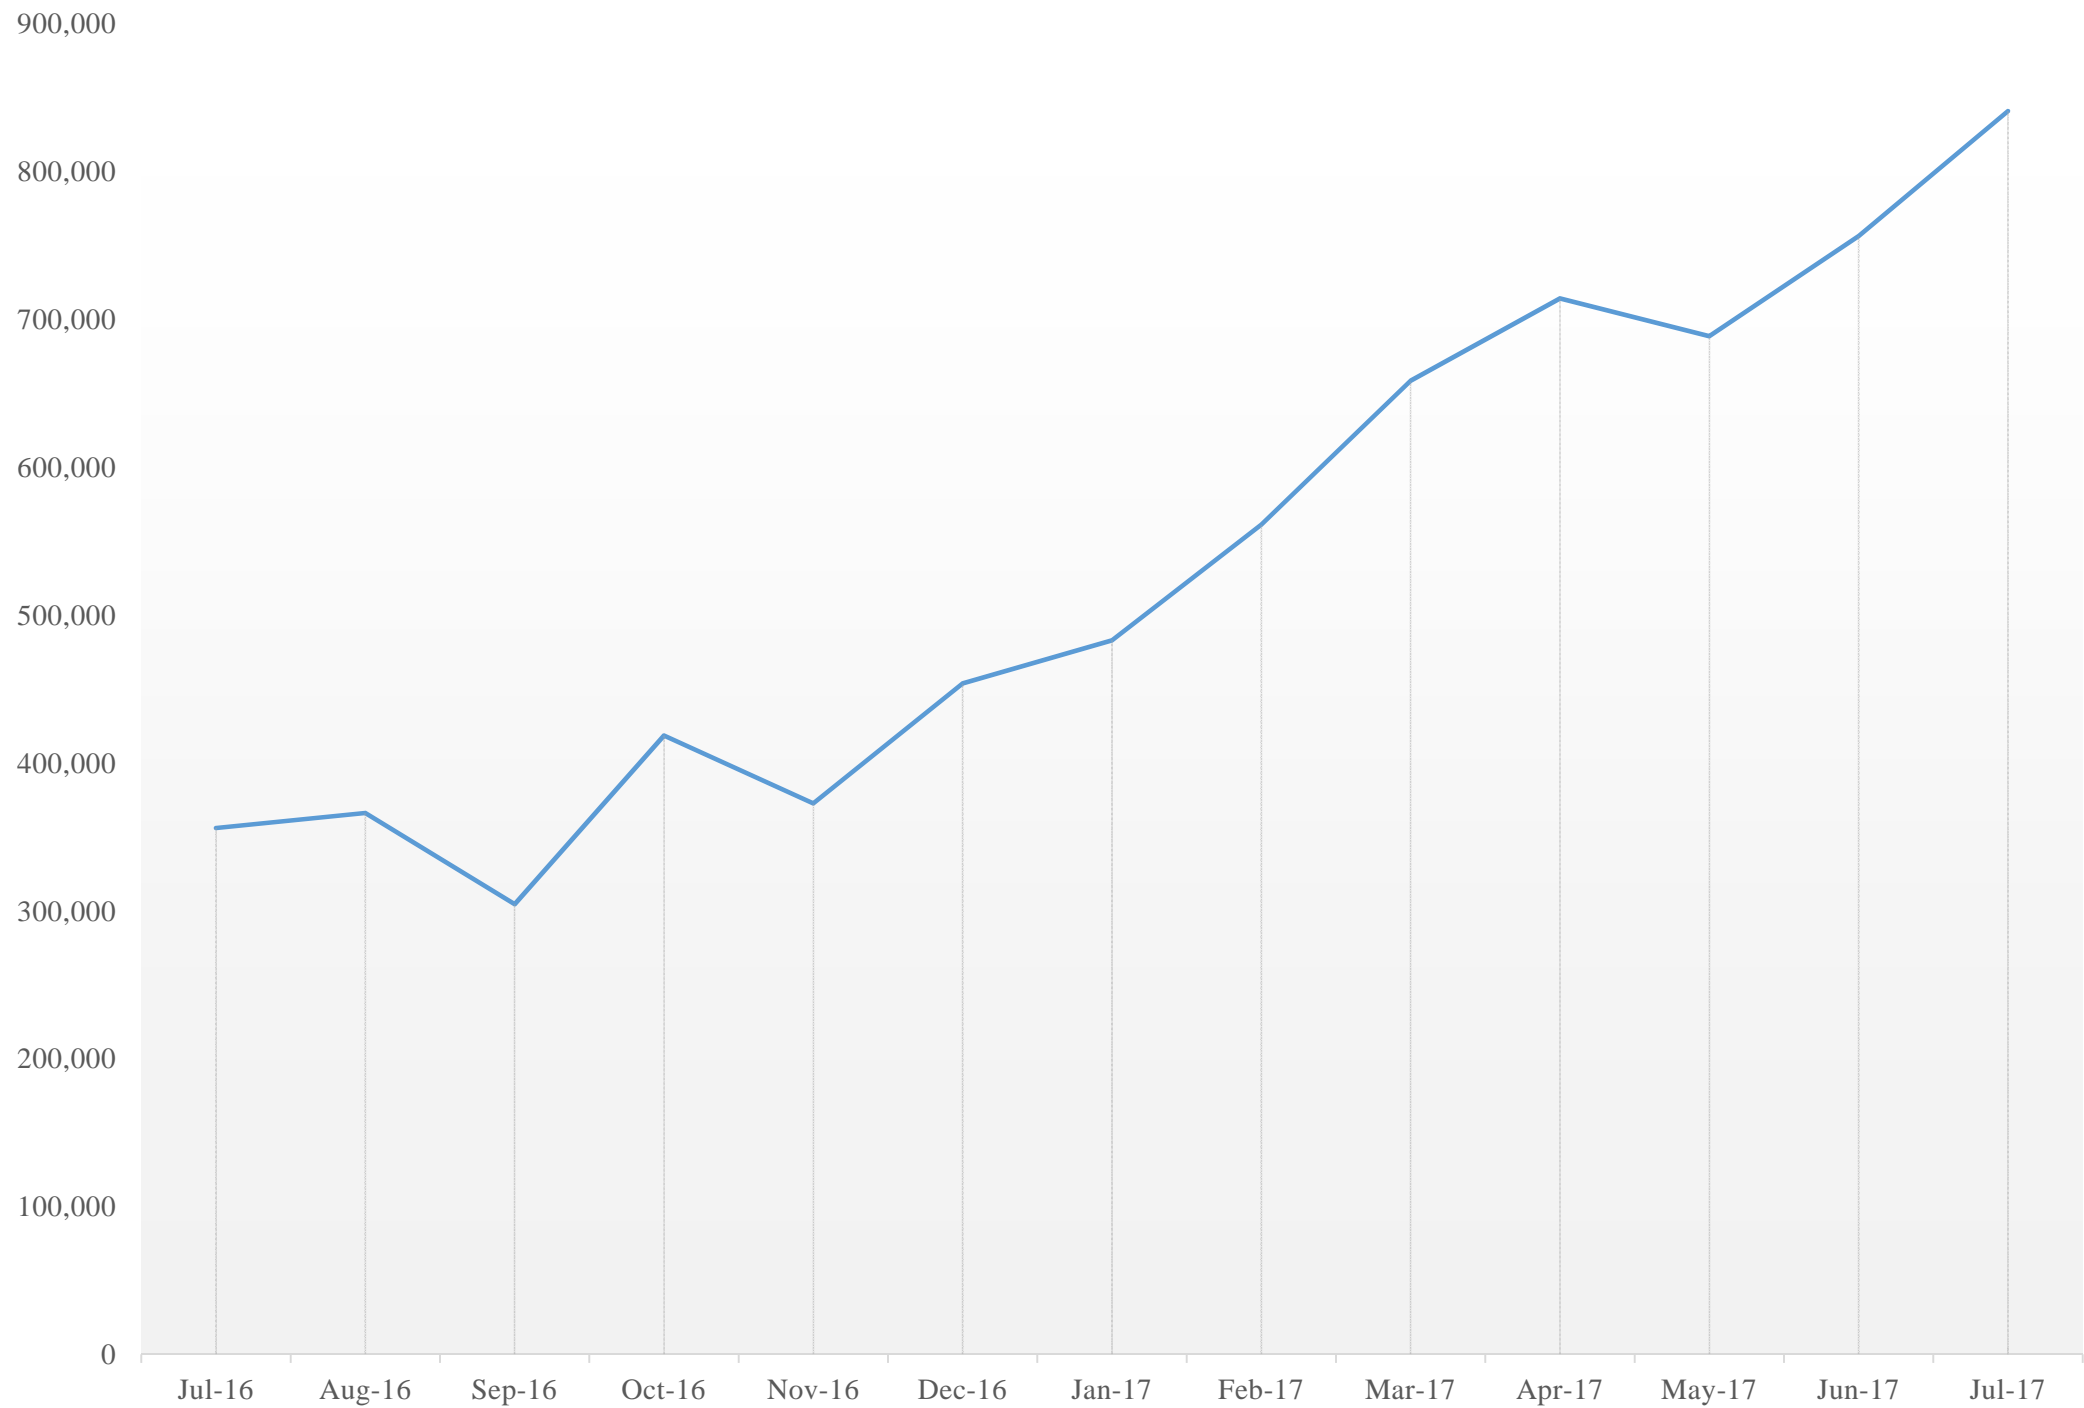

IMPORTS OF CARBON & ALLOY STEEL PIPE AND TUBE JULY 2016 THROUGH JULY 2017

Source: U.S. Department of Commerce Steel Import Monitoring & Analysis (SIMA) using U.S. Census import data for July 2016-June 2017, preliminary Census data for July 2017 (Aug. 25, 2017)